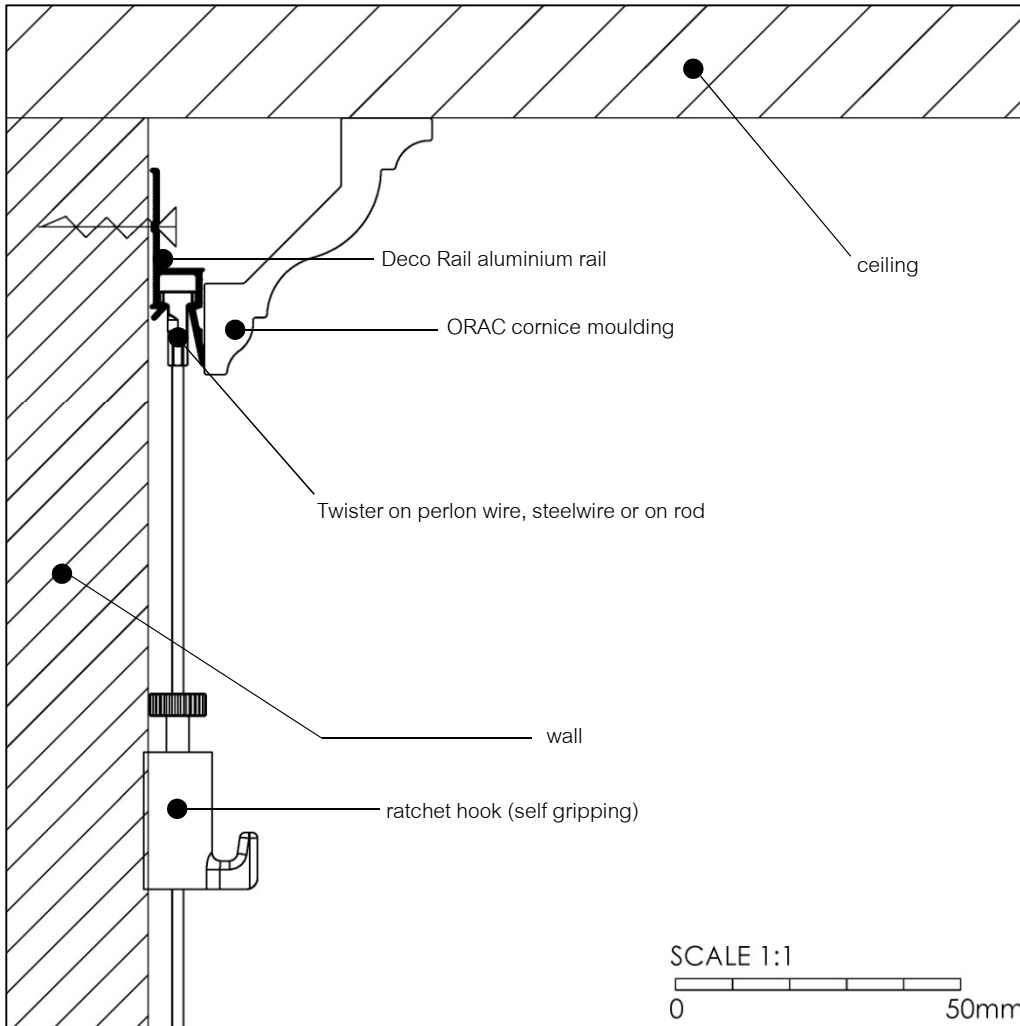

Deco Rail

- aluminium wall rail behind cornice moulding
- applicable weight up to **20 kg/m**
- (corniche moulding) available in:

Modern
Classic
Basic