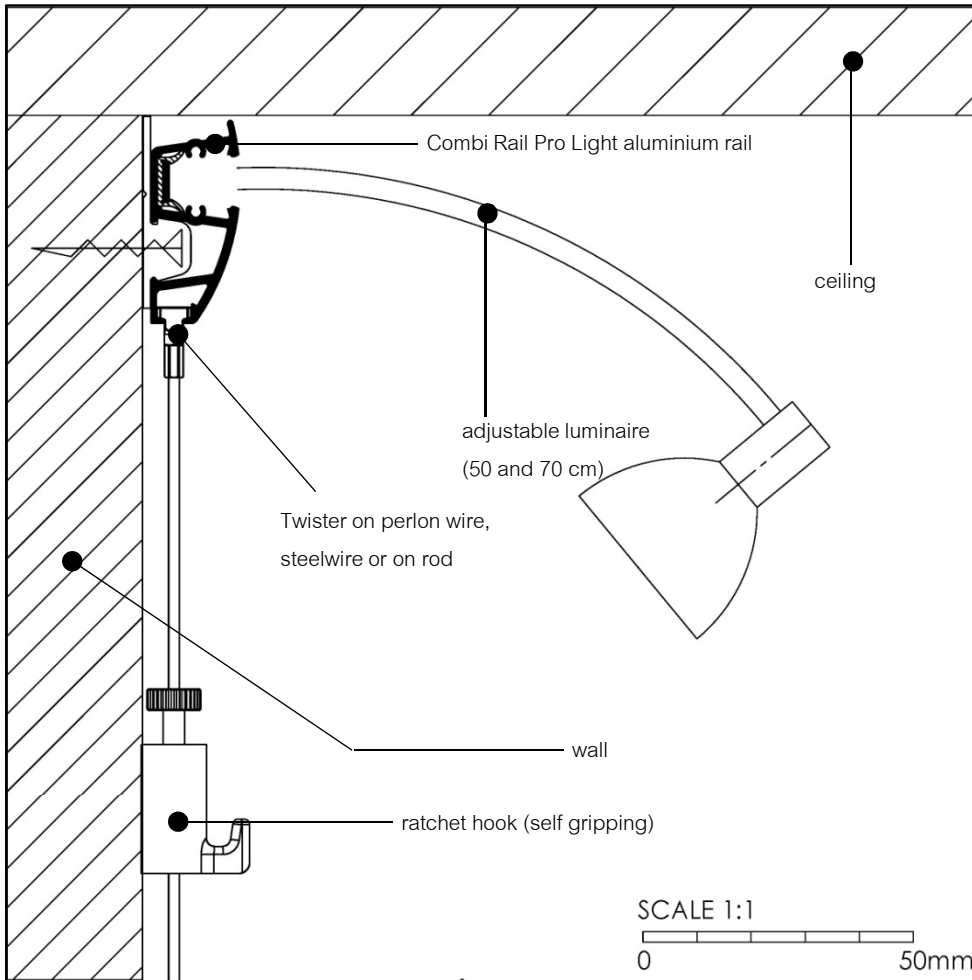

# Combi Rail Pro Light

- aluminium wall rail with lighting
- applicable weight up to **50 kg/m**
- available in white (RAL 9010)