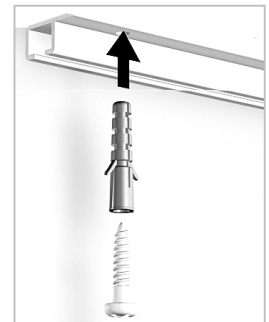

Top Rail

- rail for ceilings
- applicable weight up to **20kg/m**
- available in:
- white (RAL 9003)
- alu anodised
- black anodised

STATE OF THE ART HANGING SYSTEMS