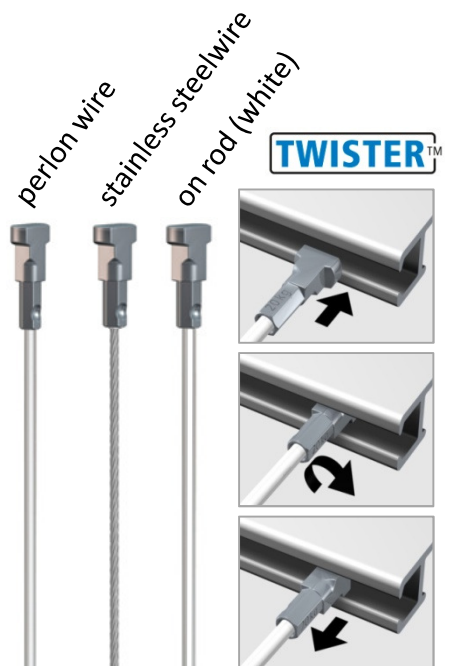

Top Rail

- rail for ceilings
- applicable weight up to **20kg/m**
- available in:
- white (RAL 9003)
- alu anodised
- black anodised

STATE OF THE ART HANGING SYSTEMS