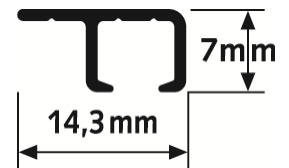

Top Rail

- rail for ceilings
- applicable weight up to **20kg/m**
- available in:
- white (RAL 9003)
- alu anodised
- black anodised

STATE OF THE ART HANGING SYSTEMS