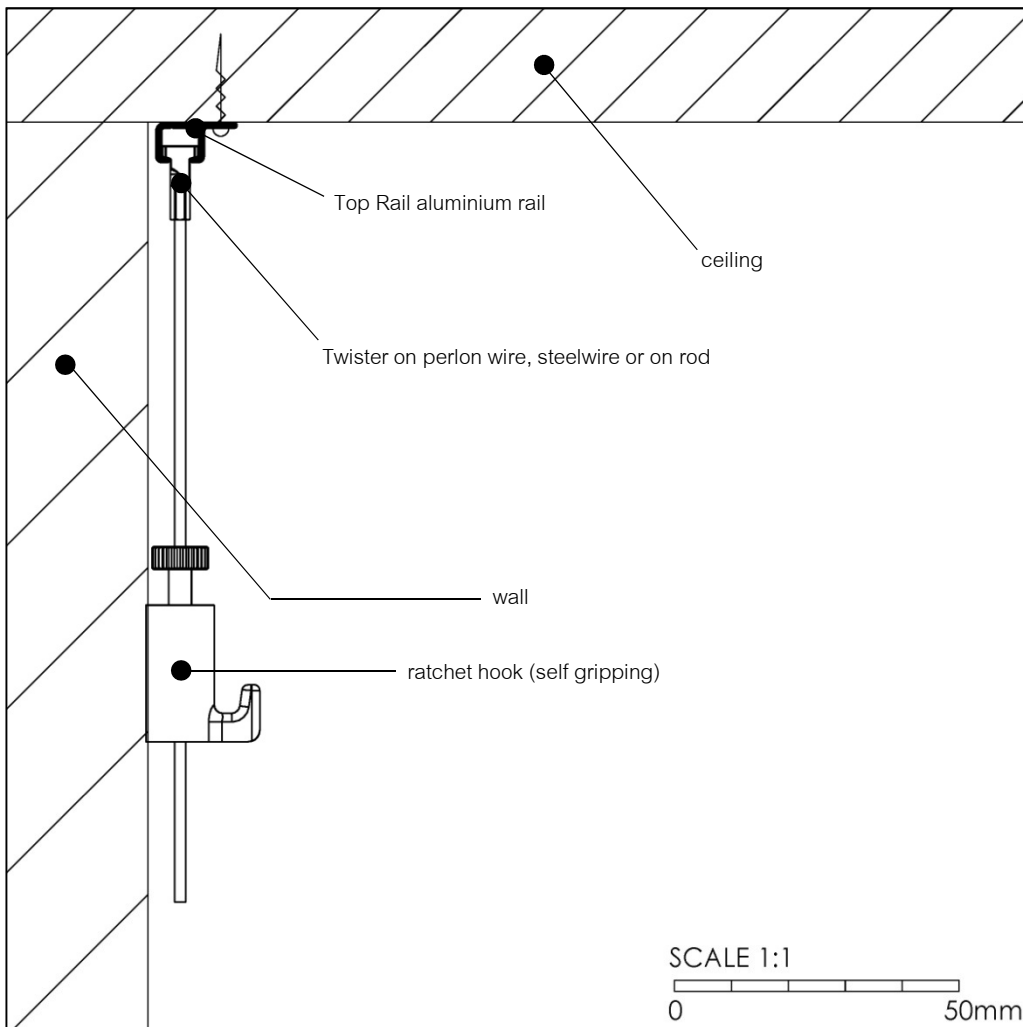

Top Rail

- rail for ceilings
- applicable weight up to **20kg/m**
- available in:
- white (RAL 9003)
- alu anodised
- black anodised

STATE OF THE ART HANGING SYSTEMS