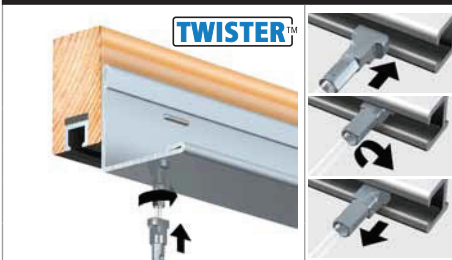

WIRES - TWISTER

TWISTER
PERLON
MAX. 20 kg

TWISTER
STEELWIRE
MAX. 20 kg

TWISTER ON ROD
WHITE
MAX. 20 kg

ARTICLE NR. 100 cm	09.23100	09.33100	9.4196
ARTICLE NR. 150 cm	09.23150	09.33150	X
ARTICLE NR. 200 cm	09.23200	09.33200	9.4198
ARTICLE NR. 250 cm	09.23250	09.33250	X
ARTICLE NR. 300 cm	09.23300	09.33300	X
ARTICLE NR. 500 cm	09.23500	09.33500	X