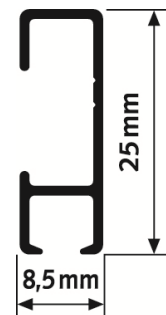

# Click Rail

- wall rail
- applicable weight up to **30 kg/m**
- available in:
  - white (RAL 9010)
  - white/primer (RAL 9016)
  - alu polished
  - alu brushed

perlon wire  
stainless steelwire  
on rod (white)