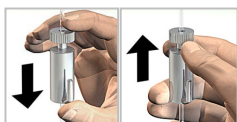

# Click Rail

- wall rail
- applicable weight up to **30 kg/m**
- available in:
  - white (RAL 9010)
  - white/primer (RAL 9016)
  - alu polished
  - alu brushed

perlon wire  
stainless steelwire  
on rod (white)