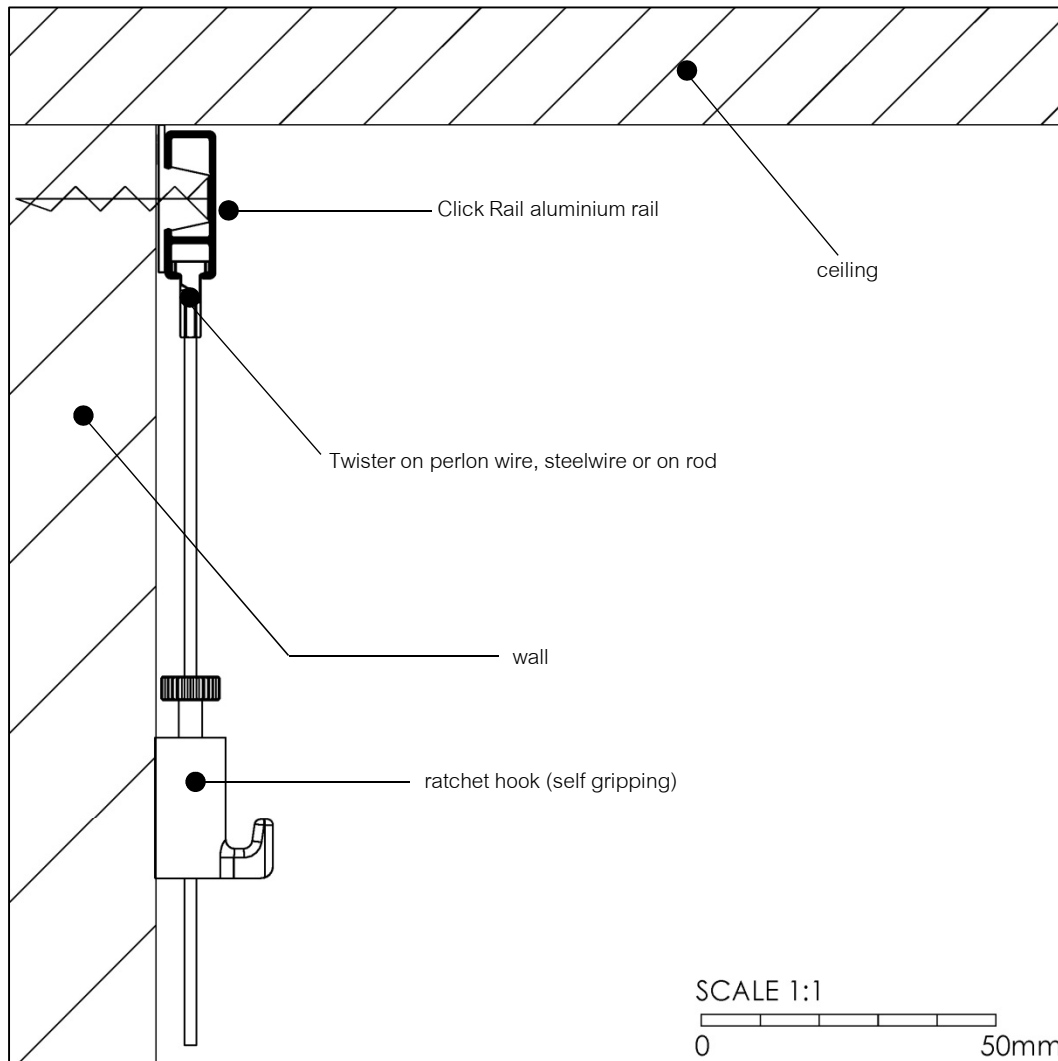

# Click Rail

- wall rail
- applicable weight up to **30 kg/m**
- available in:
  - white (RAL 9010)
  - white/primer (RAL 9016)
  - alu polished
  - alu brushed

perlon wire  
stainless steelwire  
on rod (white)

**TWISTER™**