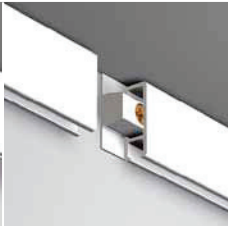

CLICK RAIL

Integrating a flexible hanging system into your home interior is easily and quickly done with the Click Rail. In three simple steps, the rail is fastened to the wall; by hanging or sliding the wires into the rail with optional picture hooks, you create a flexible suspension of your decorations. When you choose the Primer finish of the Click Rail, you can paint it in the same colour as the wall.

CLICK RAIL

NEW

RAIL

								
CLICK RAIL WHITE - RAL 9010 MAX. 20 kg/m	CLICK RAIL - WHITE/PRIMER MAX. 20 kg/m	CLICK RAIL ALU - BRUSHED MAX. 20 kg/m	CLICK RAIL ALU POLISHED MAX. 20 kg/m					
P/PC	P/20	P/PC	P/20	P/PC	P/20	P/PC	P/20	
ARTICLE NR. 200 cm	9.4303	9.4353	9.4348	9.4350	9.4341	9.4340	05.01208	X
ARTICLE NR. 300 cm	9.4304	9.4354	9.4349	9.4351	9.4343	9.4342	05.01308	X

FASTENERS AND COVERS

									
CLICK & CONNECT	CLICK & CONNECT 3-RING	FASTENING CLIP	END CAP	CORNER CONNECTOR	SCREW CLICK RAIL 3,5 X 45 mm	PLUG UNIVERSAL 6 mm			
COLOUR INSTALLATION 3 PIECES/m		WHITE	GREY	WHITE	GREY INSTALLATION 4 PIECES/m		
ARTICLE NR.	9.4113	9.4119	9.4106	9.4105	9.4104	9.4107	9.4108	9.4929	9.4930